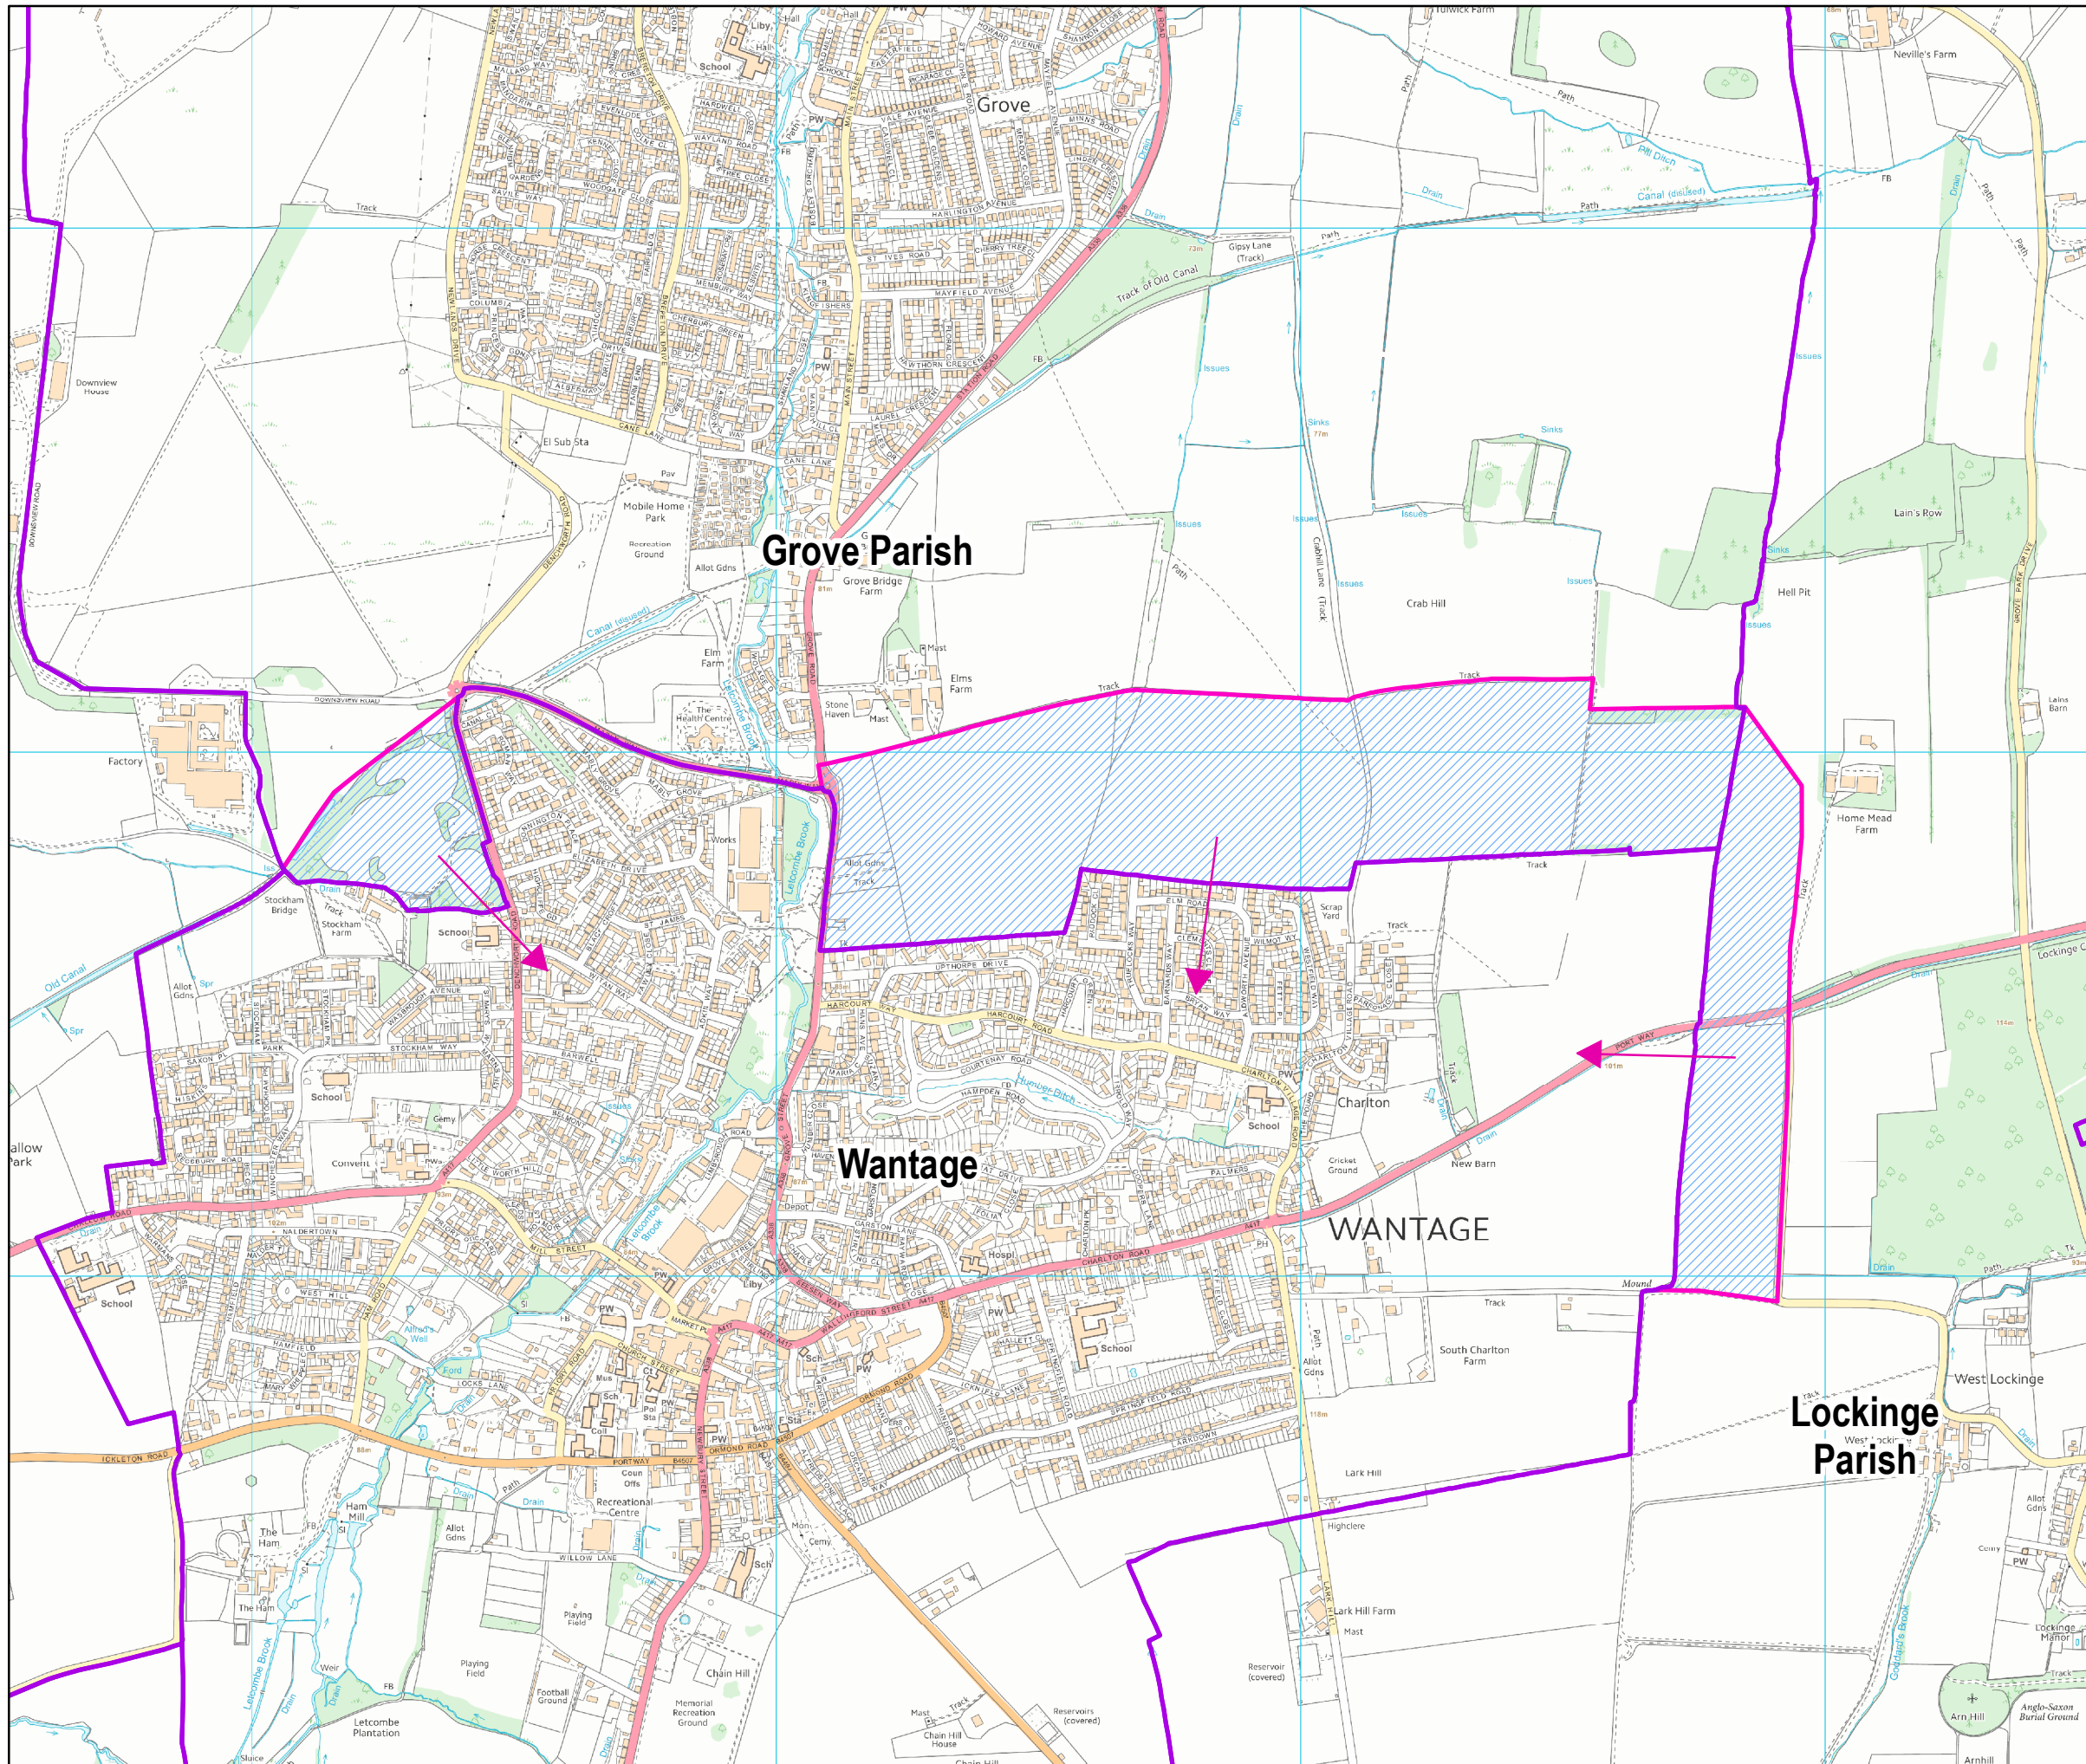

Proposed Boundary Changes
in the area of Wantage, Lockinge & Grove

-  Existing parish boundaries
-  Proposed Boundary Change
-  Area Affected

1:12,500

August 2013

© Crown copyright and database rights 2013 Ordnance Survey 100019525